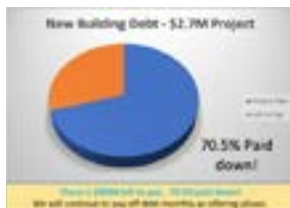

SERMON NOTES

FINANCIAL STEWARDSHIP:

General Fund	Actual	Budget
Last Week	\$ 13,622	\$ 15,400
Year-to-date (beginning 7/1/18)	\$ 661,691*	\$ 631,400
Variance to YTD budget	+30,291 or +1.05%	

***This total includes all YTD offering and Non-pledged Building donations (from our original building campaign) to the offering total. (Currently our YTD Pledges = \$69,396.30).**